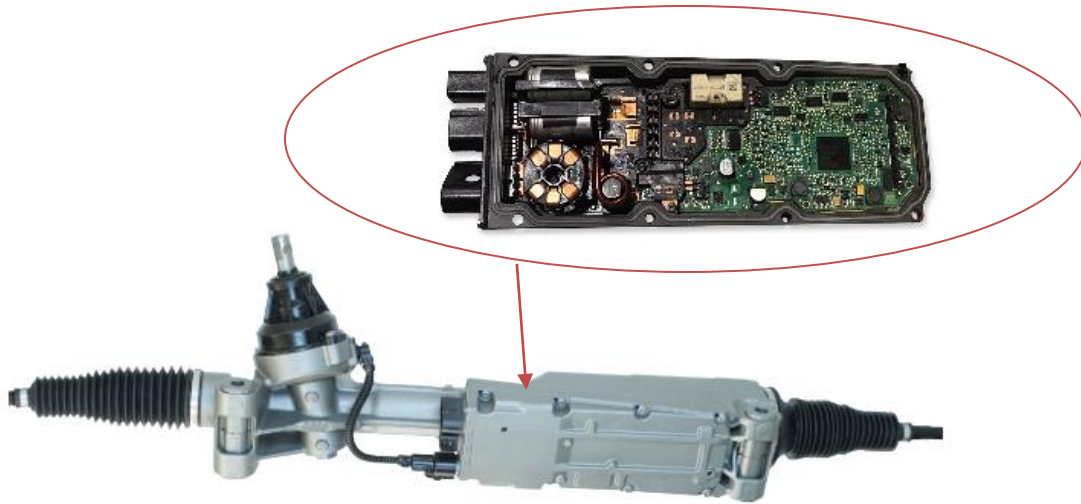

Steering rack control unit Part No. E4059EBU L

Application
AUDI Q5 2012-2017

FITS THE FOLLOWING

Rack part number	Crossreferences	Application
ATGE40591RB	ATG ATGE40592RB, ATGE40591RB VAG 8R1423055E, 8R1423055AS, 8R1423055E, 8R1423055T, 8R1423055AC, 8R1423055BA, 8R1423055L, 8R1423055AF, 8R1423055BE, 8R1423055R, 8R1423055J, 8R1423055AJ, 8R1423055BG	Audi Q5 I Рестайлинг (2012-2017)